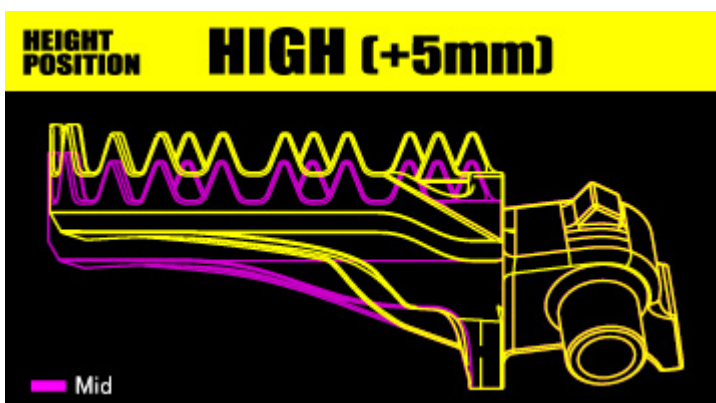

rgcsb**RGC Sdn Bhd**

DRC Wide Foot Peg

SPECIFICATIONS:

- Durable steel wide foot pegs.
- Made of chromium molybdenum steel for extreme durability.
- 50mm step width provides better grip and control.
- Mid(Stock step height), High (5mm higher than stock peg position) and Low (5mm lower than stock peg position) are available for rider's body type or use.
- Black chrome plate coating finish for less corrosion.

Â

Height + 5mm

Higher center gravity than stock position for easy cornering. Good for shorter riders.

**HEIGHT
POSITION**

LOW (-5mm)

Low -5mm

Lower center gravity than stock position for better traction while standing.