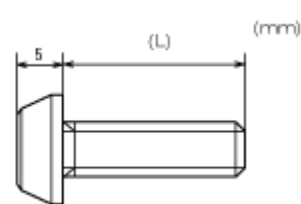

rgcsb

RGC Sdn Bhd

DRC Aluminium Bolt/Nut/Spacer

SPECIFICATIONS:

- Made of 7075 aluminum.
- Light weight.
- Can be selected from flange-head or taper-head for each bolt size.
- Suitable for mounting plastics and more.
- Colors available: Titanium, Gold, Red and Blue.
- Available in M6 size.- Sold in set of 4 and 20.
- Tightening torque M6 Bolts.....6Nãf»m

M6 Flange Bolt

M6 Taper Bolt

Color	(A)Size	4 pack part number	20 pack part number
M6 Aluminum Flange Bolt	12mm	D58-51-112	D58-51-612
	16mm	D58-51-116	D58-51-616
Blue	20mm	D58-51-120	D58-51-620
	25mm	D58-51-125	D58-51-625
	30mm	D58-51-130	D58-51-630
	35mm	D58-51-135	D58-51-635