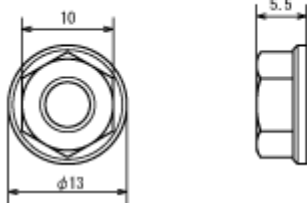

- Made of 7075 aluminum.
- Light weight.
- Suitable for mounting plastics and more.
- Colors available: Titanium, Gold, Red and Blue.
- Available in M6 size.- Sold in set of 4 and 20.

M6 Flange Nut