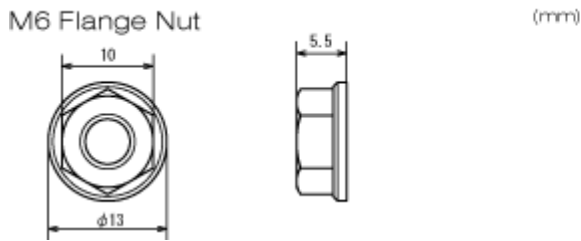

rgcsb

RGC Sdn Bhd

DRC Aluminium Bolt/Nut/Spacer

SPECIFICATIONS:

- Made of 7075 aluminum.
- Light weight.
- Can be selected from flange-head or taper-head for each bolt size.
- Suitable for mounting plastics and more.
- Colors available: Titanium, Gold, Red and Blue.
- Available in M6 size.- Sold in set of 4 and 20.
- Tightening torque M6 Bolts.....6Nãf»m

M6 Flange Bolt

M6 Taper Bolt

Color	(A)Size	4 pack part number	20 pack part number
M6 Aluminum Flange Bolt	12mm	D58-51-112	D58-51-612
	16mm	D58-51-116	D58-51-616
Blue	20mm	D58-51-120	D58-51-620
	25mm	D58-51-125	D58-51-625
	30mm	D58-51-130	D58-51-630
	35mm	D58-51-135	D58-51-635

Aluminum Nut

SPECIFICATIONS:

- Made of 7075 aluminum.
- Light weight.
- Suitable for mounting plastics and more.
- Colors available: Titanium, Gold, Red and Blue.
- Available in M6 size.- Sold in set of 4 and 20.