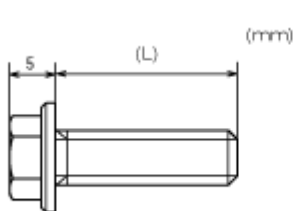

rgcsb

RGC Sdn Bhd

DRC Aluminium Bolt/Nut/Spacer

SPECIFICATIONS:

- Made of 7075 aluminum.
- Light weight.
- Can be selected from flange-head or taper-head for each bolt size.
- Suitable for mounting plastics and more.
- Colors available: Titanium, Gold, Red and Blue.
- Available in M6 size.- Sold in set of 4 and 20.
- Tightening torque M6 Bolts.....6Nãf»m

M6 Flange Bolt

M6 Taper Bolt

Color	(A)Size	4 pack part number	20 pack part number
M6 Aluminum Flange Bolt	12mm	D58-51-112	D58-51-612
	16mm	D58-51-116	D58-51-616
Blue	20mm	D58-51-120	D58-51-620
	25mm	D58-51-125	D58-51-625
	30mm	D58-51-130	D58-51-630
	35mm	D58-51-135	D58-51-635

Aluminum Nut

SPECIFICATIONS:

- Made of 7075 aluminum.
- Light weight.
- Suitable for mounting plastics and more.
- Colors available: Titanium, Gold, Red and Blue.
- Available in M6 size.- Sold in set of 4 and 20.

SPECIFICATIONS:

- Made of forged 6061 Aluminum, light weight.
- Available in 18mm M6 and 20mm M6 washer sizes.
- Suitable for mounting plastics and more.
- Available in 4 different designs and 5 different anodized colors.
- 18mm M6 spacers are sold in sets of 4 and 20.
- 20mm M6 spacers are sold in sets of 10.