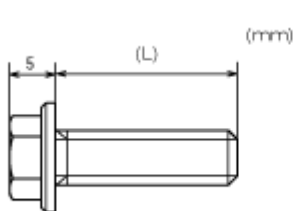

rgcsb

RGC Sdn Bhd

DRC Aluminium Bolt/Nut/Spacer

SPECIFICATIONS:

- Made of 7075 aluminum.
- Light weight.
- Can be selected from flange-head or taper-head for each bolt size.
- Suitable for mounting plastics and more.
- Colors available: Titanium, Gold, Red and Blue.
- Available in M6 size.- Sold in set of 4 and 20.
- Tightening torque M6 Bolts.....6Nãf»m

M6 Flange Bolt

M6 Taper Bolt

Color	(A)Size	4 pack part number	20 pack part number
M6 Aluminum Flange Bolt	12mm	D58-51-112	D58-51-612
	16mm	D58-51-116	D58-51-616
Blue	20mm	D58-51-120	D58-51-620
	25mm	D58-51-125	D58-51-625
	30mm	D58-51-130	D58-51-630
	35mm	D58-51-135	D58-51-635

Aluminum Nut

SPECIFICATIONS:

- Made of 7075 aluminum.
- Light weight.
- Suitable for mounting plastics and more.
- Colors available: Titanium, Gold, Red and Blue.
- Available in M6 size.- Sold in set of 4 and 20.