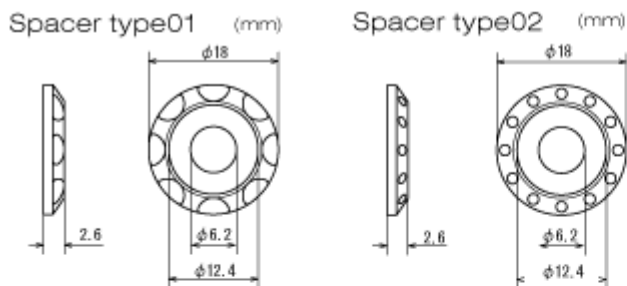

Aluminum Nut

SPECIFICATIONS:

- Made of 7075 aluminum.
- Light weight.
- Suitable for mounting plastics and more.
- Colors available: Titanium, Gold, Red and Blue.
- Available in M6 size.- Sold in set of 4 and 20.

Color	(A)Size	4 pack part number	20 pack part number
M6 Aluminum Flange Nut			
Blue		D58-53-101	D58-53-601
Red		D58-53-201	D58-53-701
Gold		D58-53-301	D58-53-801
Titanium color		D58-53-401	D58-53-901

Aluminum Spacer

SPECIFICATIONS:

- Made of forged 6061 Aluminum, light weight.
- Available in 18mm M6 and 20mm M6 washer sizes.
- Suitable for mounting plastics and more.
- Available in 4 different designs and 5 different anodized colors.
- 18mm M6 spacers are sold in sets of 4 and 20.
- 20mm M6 spacers are sold in sets of 10.