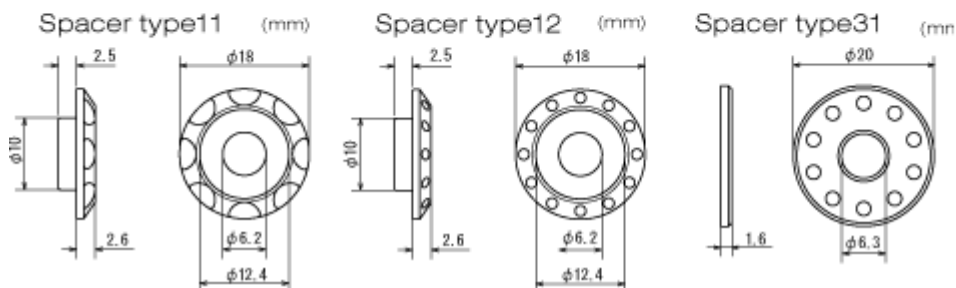

Aluminum Nut

SPECIFICATIONS:

- Made of 7075 aluminum.
- Light weight.
- Suitable for mounting plastics and more.
- Colors available: Titanium, Gold, Red and Blue.
- Available in M6 size.- Sold in set of 4 and 20.

Color	(A)Size	4 pack part number	20 pack part number
M6 Aluminum Flange Nut			
Blue		D58-53-101	D58-53-601
Red		D58-53-201	D58-53-701
Gold		D58-53-301	D58-53-801
Titanium color		D58-53-401	D58-53-901

Aluminum Spacer

SPECIFICATIONS:

- Made of forged 6061 Aluminum, light weight.
- Available in 18mm M6 and 20mm M6 washer sizes.
- Suitable for mounting plastics and more.
- Available in 4 different designs and 5 different anodized colors.
- 18mm M6 spacers are sold in sets of 4 and 20.
- 20mm M6 spacers are sold in sets of 10.